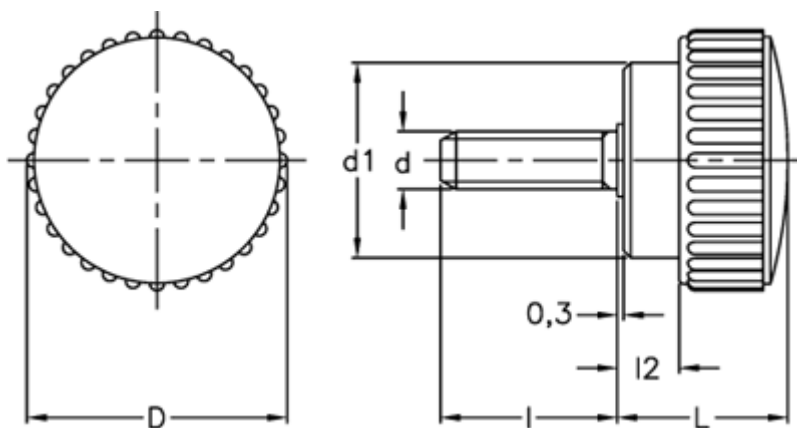

Data Sheet

Article number: 2302002323
Description: E+G Knurled grip knob
B.193/20 p-M6x25

Measures

D = 22
d1 = 15
d 6g = M6
l = 25
L = 14
l2 = 4